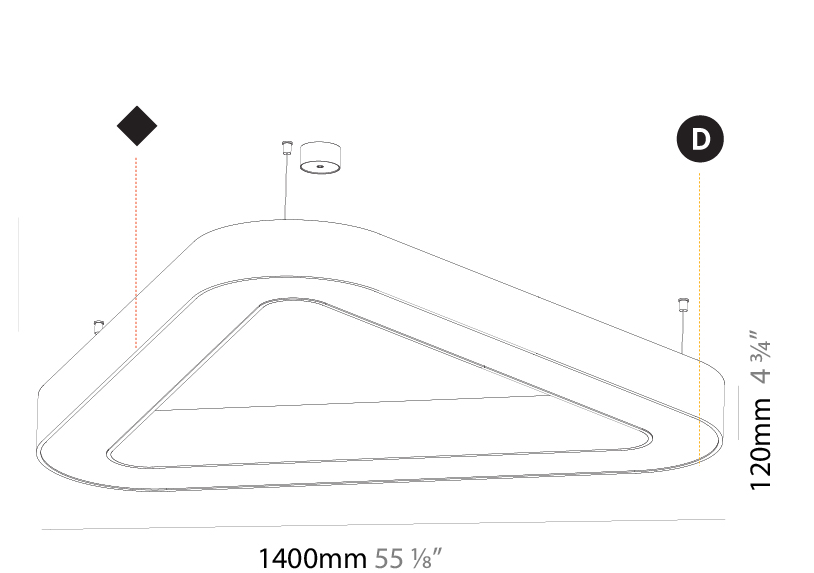

GENERAL

Series: Glorious
Subseries: Glorious Victory
Brand: Prolicht
Division: Architectural
Mounting Type: Suspension
Mounting Location: Ceiling
Subcategory: Ambient

PHYSICAL

Shape: Abstract
Length (mm): 1400
Length (in): 55 1/8
Width (mm): 1400
Width (in): 55 1/8
Height (mm): 120
Height (in): 4 3/4
Max. Overall Height (mm): 2120
Max. Overall Height (in): 83 7/16
Light Distribution: Direct
Weight (kg): 13.892
Weight (lbs): 30.56
Diffuser: PMMA - Opal or Micro-Prism
Fixture Finish: SSR / BKV / CWI / CRY / HAB / LAG / UFT / ITA / RUA / RUR / MIC / FTG / MYG / TWT / LOD / PUS / FRO / FUP / KIA / POP / BLS / SPG / MEY / GOH / GUM / CHC / COM / ABZ / JAG / OBR / MOS / ROR
Fixture Material: Aluminum

ELECTRICAL

Lamp Type: LED (Zhaga Standard)
Input Wattage (W): 60
Total Output Wattage (W): 48 / 38.4 (3500K)
Dimming: Non-Dimming / Phase Dimming (120Vac only) / 0-10V Dimming
Driver Included: Yes
Driver Location: Integrated
Driver Type: Constant Current - 120 / 277Vac
Driver Class: Class 2
Input Voltage (V): 120 - 277
Constant Current (MA): 350 / 1200 (3500K)

LED

Color Temperature (°K): 3000 / 3500 / 4000
Max. Delivered Lumen (lm): 5540 / 5733 / 5850
CRI: >80 CRI
Efficiency (%): 0.65
Lamp Life (hrs): 50000

OPTICAL

RATINGS AND CERTIFICATIONS

Certified By: Certified for North American Standards
IP rating: IP20