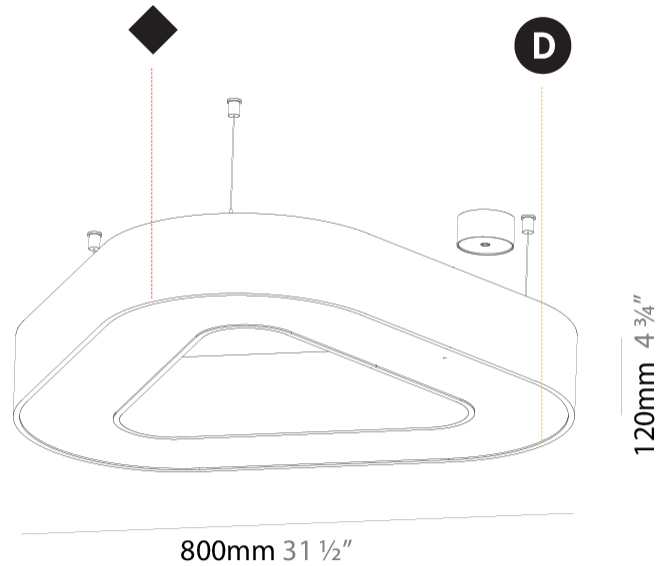

GENERAL

Series: Glorious
Subseries: Glorious Victory
Brand: Prolicht
Division: Architectural
Mounting Type: Suspension
Mounting Location: Ceiling
Subcategory: Ambient

PHYSICAL

Shape: Abstract
Length (mm): 800
Length (in): 31 1/2
Width (mm): 800
Width (in): 31 1/2
Height (mm): 120
Height (in): 4 3/4
Max. Overall Height (mm): 2120
Max. Overall Height (in): 83 7/16
Light Distribution: Direct
Weight (kg): 8.317
Weight (lbs): 18.30
Diffuser: PMMA - opal or micro-prism
Fixture Finish: SSR / BKV / CWI / CRY / HAB / LAG / UFT / ITA / RUA / RUR / MIC / FTG / MYG / TWT / LOD / PUS / FRO / FUP / KIA / POP / BLS / SPG / MEY / GOH / GUM / CHC / COM / ABZ / JAG / OBR / MOS / ROR
Fixture Material: Aluminum

ELECTRICAL

Lamp Type: LED (Zhaga Standard)
Input Wattage (W): 30
Total Output Wattage (W): 24 / 19.2 (3500K)
Dimming: Non-Dimming / Phase Dimming (120Vac only) / 0-10V Dimming
Driver Included: Yes
Driver Location: Integrated
Driver Type: Constant Current - 120 / 277Vac
Driver Class: Class 2
Input Voltage (V): 120 - 277
Constant Current (MA): 350 / 600 (3500K)

LED

Color Temperature (°K): 3000 / 3500 / 4000
Max. Delivered Lumen (lm): 2770 / 2862 / 2920
CRI: >80 CRI
Efficiency (%): 65
Lamp Life (hrs): 50000

OPTICAL

RATINGS AND CERTIFICATIONS

Certified By: Certified for North American Standards
IP rating: IP20