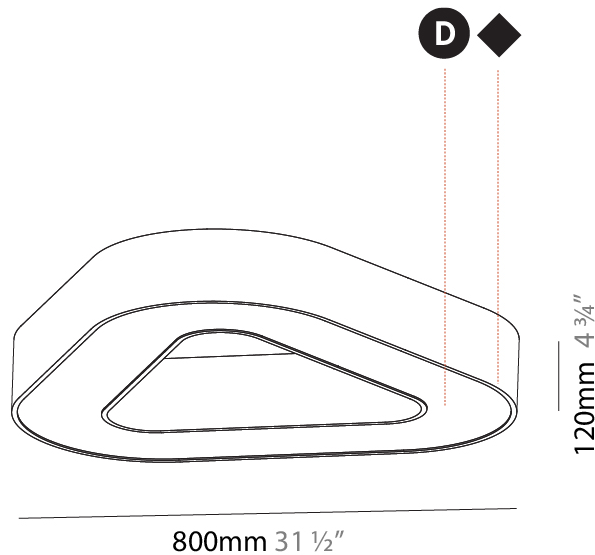

GENERAL

Series: Glorious
Subseries: Glorious Victory
Brand: Prolicht
Division: Architectural
Mounting Type: Surface
Mounting Location: Ceiling
Subcategory: Ambient

PHYSICAL

Shape: Abstract
Length (mm): 800
Length (in): 31 ½
Width (mm): 800
Width (in): 31 ½
Height (mm): 120
Height (in): 4 ¾
Light Distribution: Direct
Weight (kg): 7.67
Weight (lbs): 16.91
Diffuser: [PMMA - Opal or Micro-Prism](#)
Fixture Finish: [SSR / BKV / CWI / CRY / HAB / LAG / UFT / ITA / RUA / RUR / MIC / FTG / MYG / TWT / LOD / PUS / FRO / FUP / KIA / POP / BLS / SPG / MEY / GOH / GUM / CHC / COM / ABZ / JAG / OBR / MOS / ROR](#)
Fixture Material: Aluminum

ELECTRICAL

Lamp Type: LED (Zhaga Standard)
Input Wattage (W): 30
Total Output Wattage (W): 24 / 19.2 (3500K)
Dimming: [Non-Dimming / Phase Dimming (120Vac only) / 0-10V Dimming](#)
Driver Included: Yes
Driver Location: Integrated
Driver Type: Constant Current - 120 / 277Vac
Driver Class: Class 2
Input Voltage (V): 120 - 277
Constant Current (MA): 350 / 600 (3500K)

LED

[Color Temperature (°K): 3000 / 3500 / 4000](#)
Max. Delivered Lumen (lm): 2770 / 2862 / 2920
CRI: >80 CRI
Efficiency (%): 65
Lamp Life (hrs): 50000

OPTICAL

RATINGS AND CERTIFICATIONS

Certified By: Certified for North American Standards
IP rating: IP20