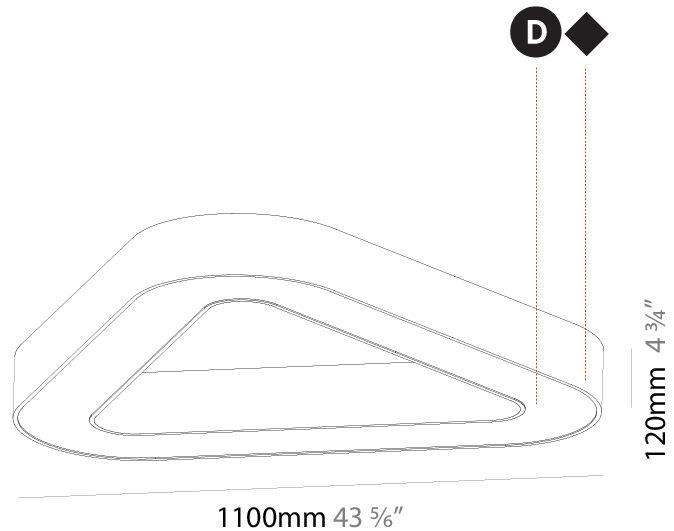

GENERAL

Series: Glorious
Subseries: Glorious Victory
Brand: Prolicht
Division: Architectural
Mounting Type: Surface
Mounting Location: Ceiling
Subcategory: Ambient

PHYSICAL

Shape: Abstract
Length (mm): 1100
Length (in): 43 ⁵/₁₆
Width (mm): 1100
Width (in): 43 ⁵/₁₆
Height (mm): 120
Height (in): 4 ³/₄
Light Distribution: Direct
Weight (kg): 10.20
Weight (lbs): 22.48
Diffuser: PMMA - Opal or Micro-Prism
Fixture Finish: SSR / BKV / CWI / CRY / HAB / LAG / UFT / ITA / RUA / RUR / MIC / FTG / MYG / TWT / LOD / PUS / FRO / FUP / KIA / POP / BLS / SPG / MEY / GOH / GUM / CHC / COM / ABZ / JAG / OBR / MOS / ROR
Fixture Material: Aluminum

ELECTRICAL

Lamp Type: LED (Zhaga Standard)
Input Wattage (W): 45
Total Output Wattage (W): 36 / 28.8 (3500K)
Dimming: Non-Dimming / Phase Dimming (120Vac only) / 0-10V Dimming
Driver Included: Yes
Driver Location: Integrated
Driver Type: Constant Current - 120 / 277Vac
Driver Class: Class 2
Input Voltage (V): 120 - 277
Constant Current (MA): 350 / 900 (3500K)

LED

Color Temperature (°K): 3000 / 3500 / 4000
Max. Delivered Lumen (lm): 4150 / 4302 / 4390
CRI: >80 CRI
Efficiency (%): 65
Lamp Life (hrs): 50000

OPTICAL

RATINGS AND CERTIFICATIONS

Certified By: Certified for North American Standards
IP rating: IP20