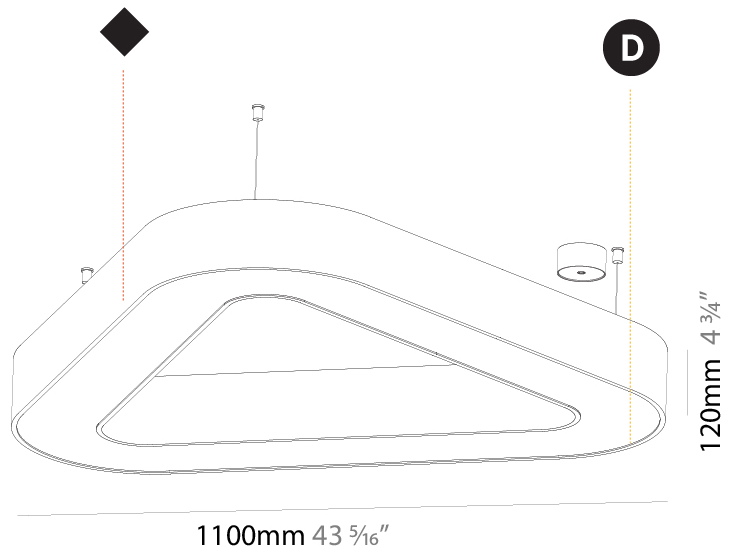

GENERAL

Series: Glorious
Subseries: Glorious Victory
Brand: Prolicht
Division: Architectural
Mounting Type: Suspension
Mounting Location: Ceiling
Subcategory: Ambient

PHYSICAL

Shape: Abstract
Length (mm): 1100
Length (in): 43 ⁵/₁₆
Width (mm): 1100
Width (in): 43 ⁵/₁₆
Height (mm): 120
Height (in): 4 ³/₄
Max. Overall Height (mm): 2120
Max. Overall Height (in): 83 ⁷/₁₆
Light Distribution: Direct / Indirect
Weight (kg): 10.819
Weight (lbs): 23.851
Diffuser: PMMA - Opal or Micro-Prism
Fixture Finish: SSR / BKV / CWI / CRY / HAB / LAG / UFT / ITA / RUA / RUR / MIC / FTG / MYG / TWT / LOD / PUS / FRO / FUP / KIA / POP / BLS / SPG / MEY / GOH / GUM / CHC / COM / ABZ / JAG / OBR / MOS / ROR
Fixture Material: Aluminum

ELECTRICAL

Lamp Type: LED (Zhaga Standard)
Input Wattage (W): 70
Total Output Wattage (W): 60 / 48 (3500K)
Dimming: Non-Dimming / Phase Dimming (120Vac only) / 0-10V Dimming
Driver Included: Yes
Driver Location: Integrated
Driver Type: Constant Current - 120 / 277Vac
Driver Class: Class 2
Input Voltage (V): 120 - 277
Constant Current (MA): 350 / 900/600 (3500K)

LED

Color Temperature (°K): 3000 / 3500 / 4000
Max. Delivered Lumen (lm): 4150 / 4302 / 4390 Direct / 3660 / 3783 / 3860 Indirect
CRI: >80 CRI
Efficiency (%): 70.9
Lamp Life (hrs): 50000

OPTICAL

RATINGS AND CERTIFICATIONS

Certified By: Certified for North American Standards
IP rating: IP20